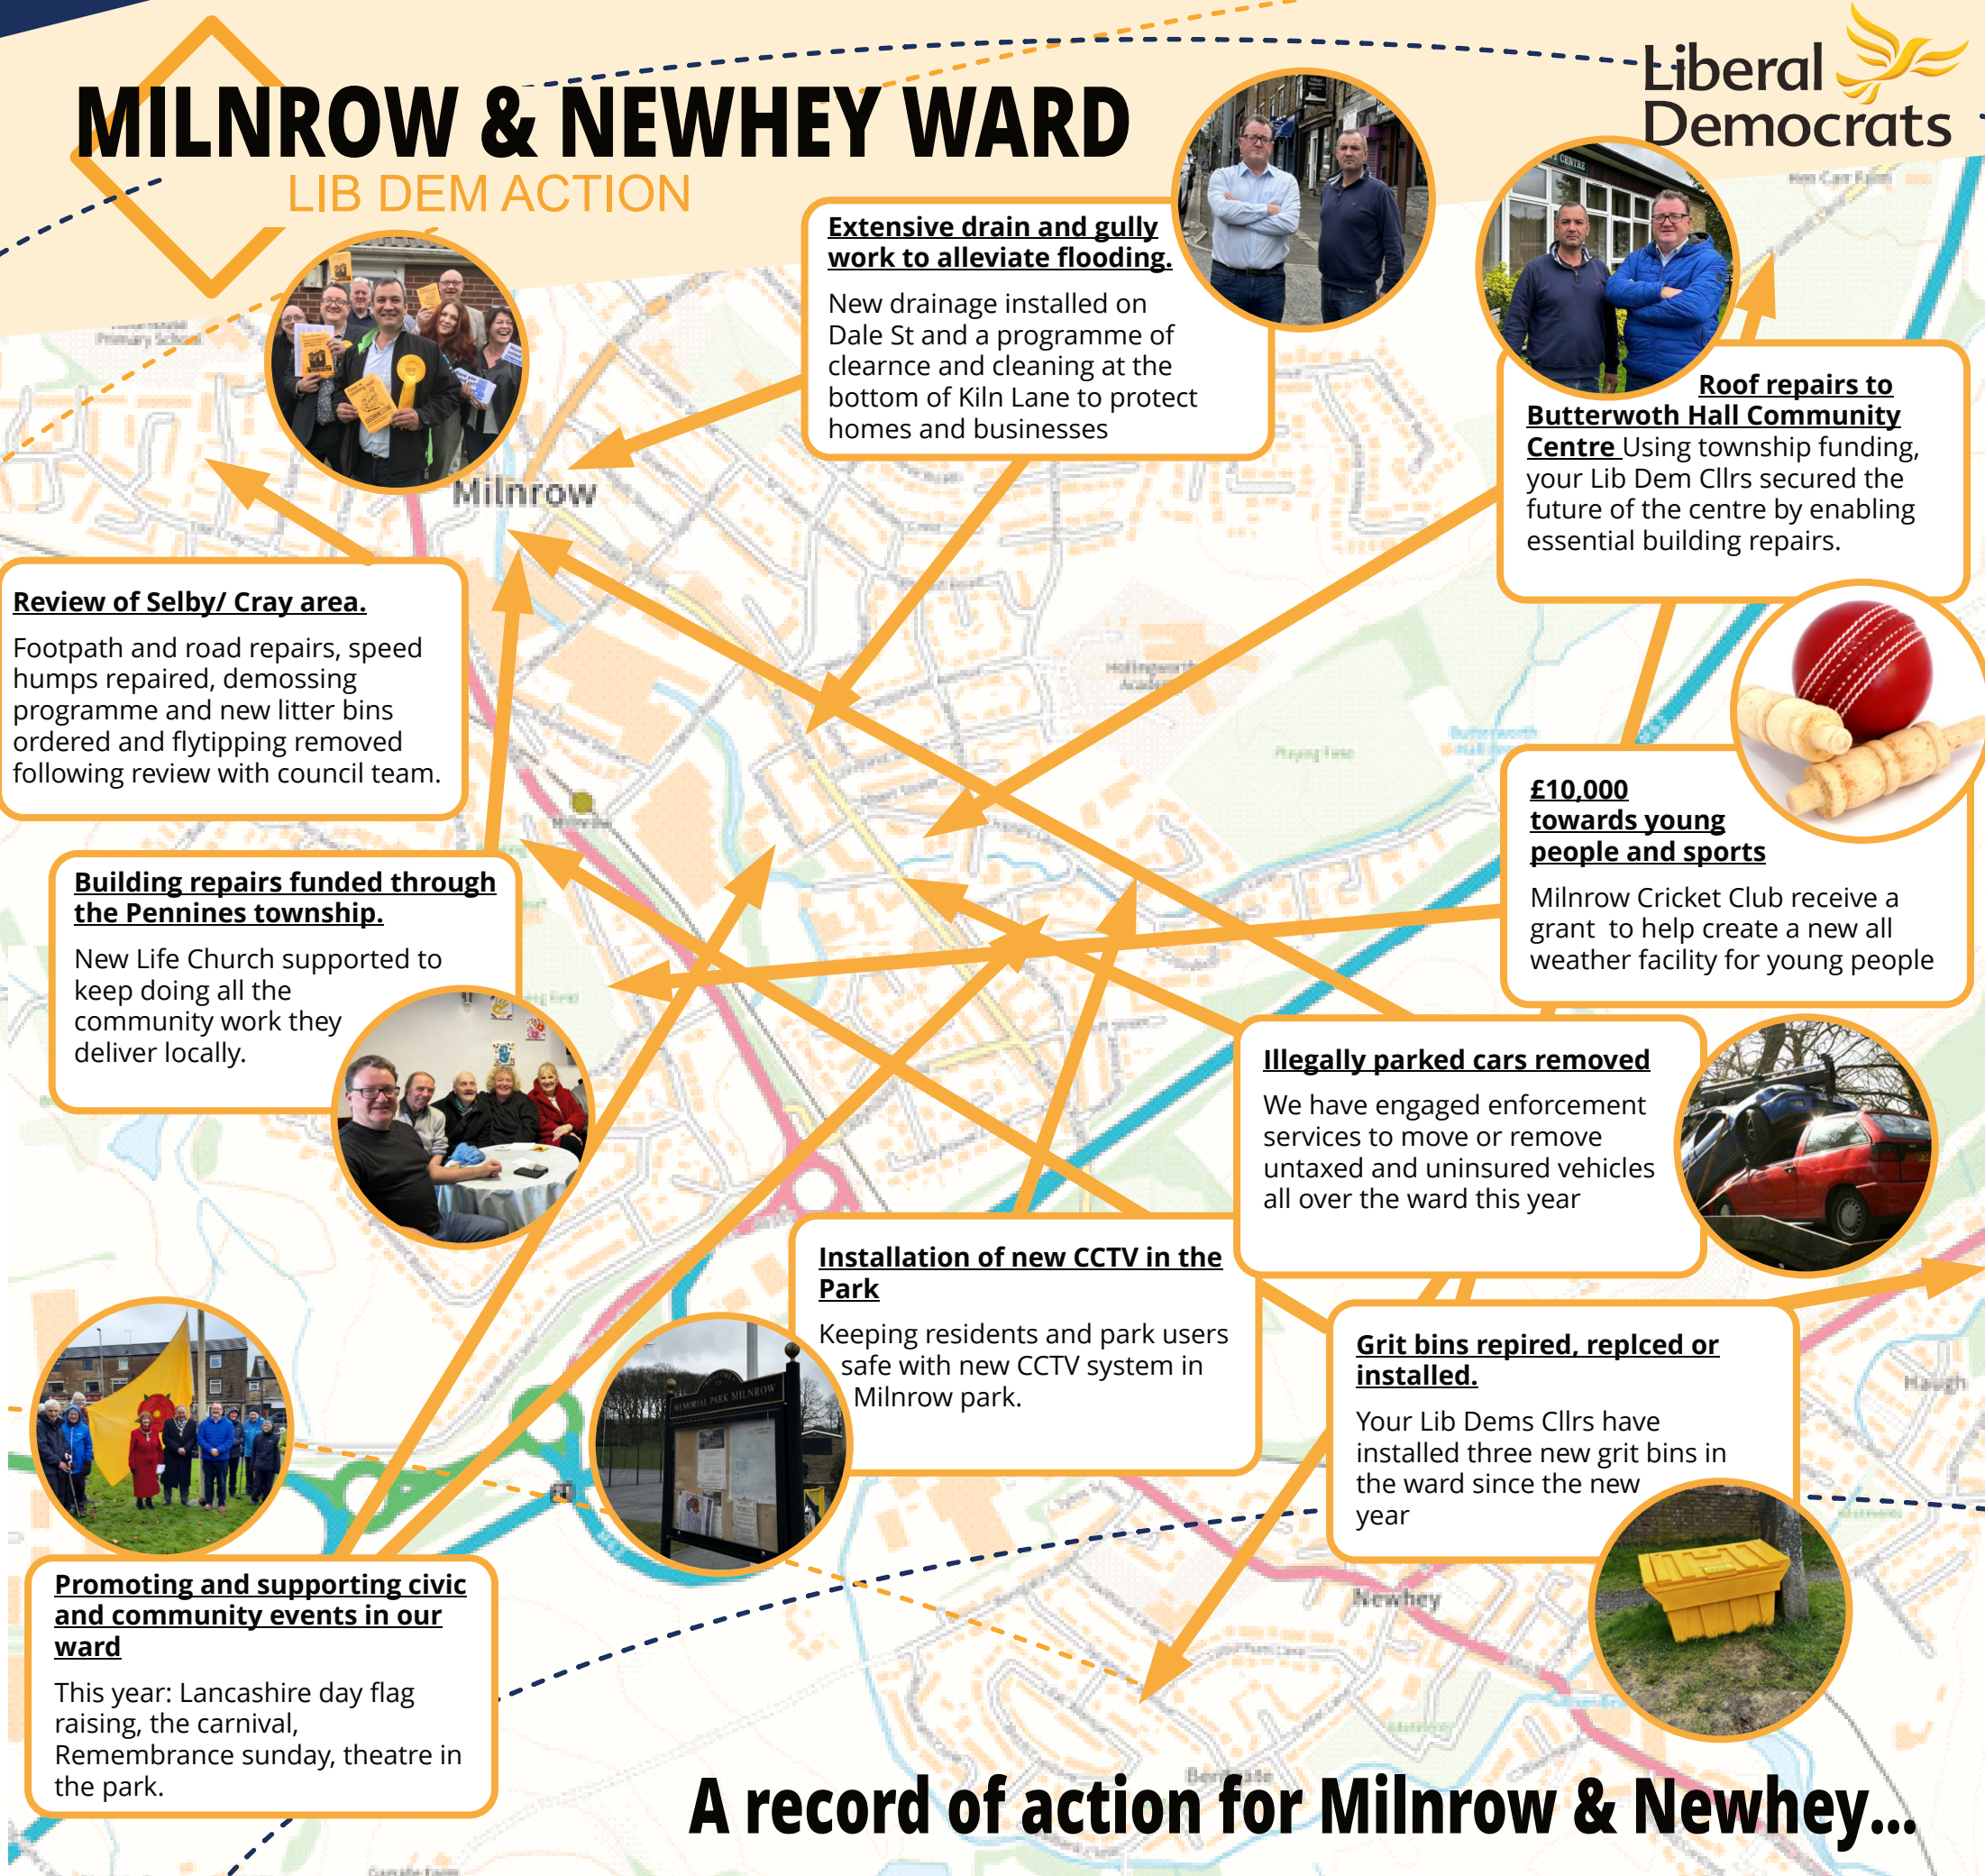

MILNROW & NEWHEY WARD

LIB DEM ACTION

A record of action for Milnrow & Newhey...

Who can we rely on to fight for us?

ANDY KELLY and the Lib Dems...

- ✓ Available and accessible to the people of Milnrow & Newhey
- ✓ A track record of getting things done for you!
- ✓ Campaigning for the things that matter to you!

OR

... LABOUR

- ✗ A divided council group full of in-fighting
- ✗ No record of action in Milnrow & Newhey
- ✗ Only ever hear from them at election times...

Your local Lib Dem team want to hear from you on any issue that you need help with.

It's the Liberal Democrats or LABOUR in MILNROW & NEWHEY

Conservatives are a distant third and can't win here